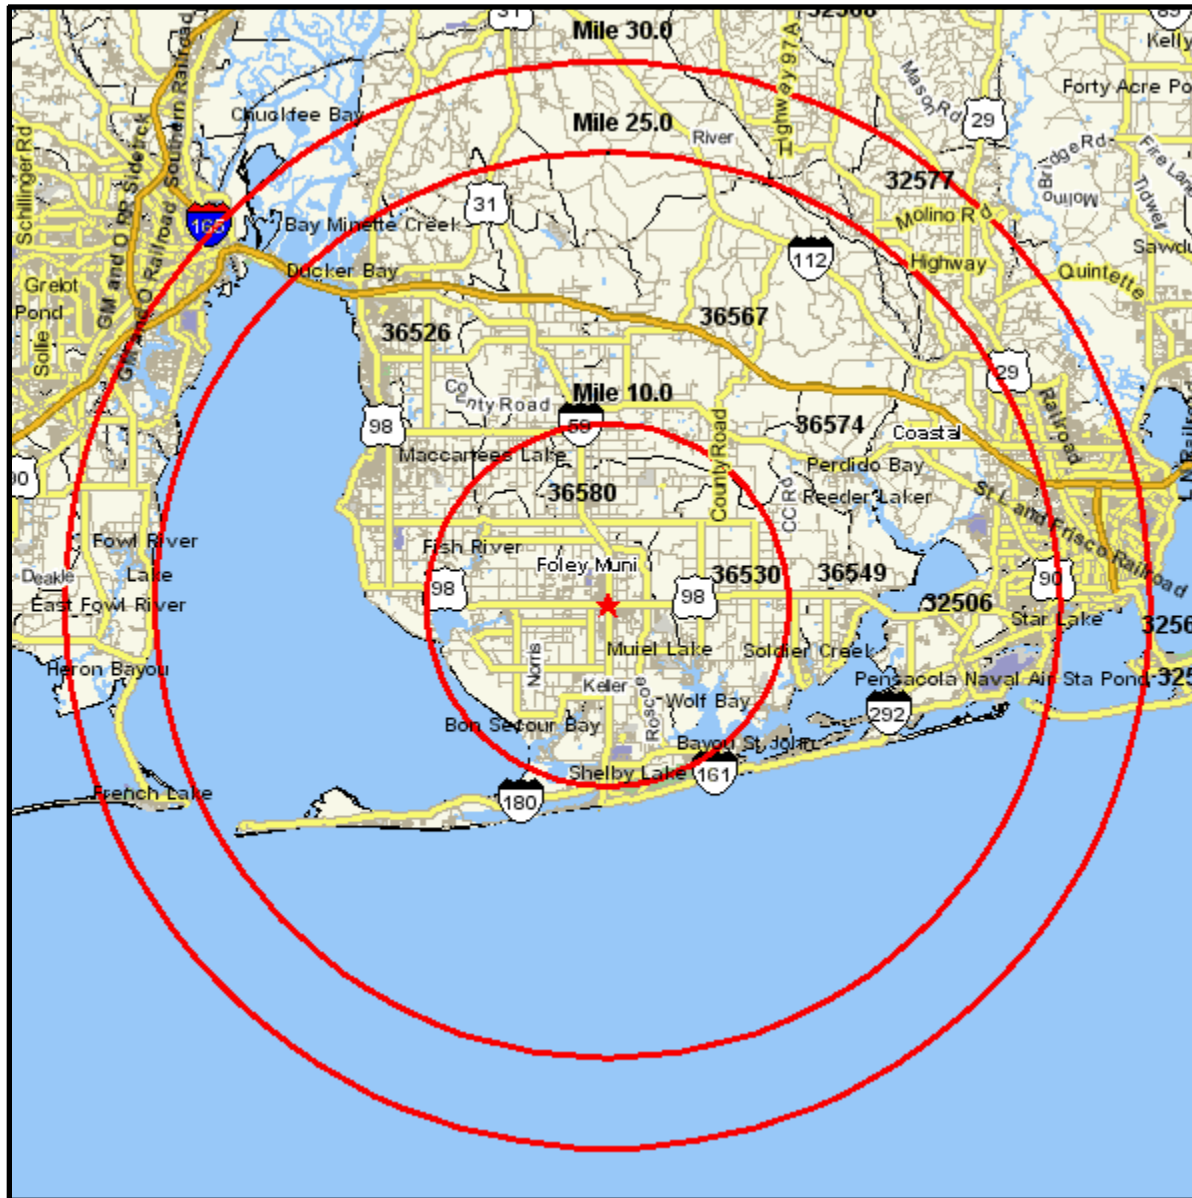

Area Map

Prepared For: South Baldwin Chamber of Commerce
Project Code: 3317808

Order #: 966567978
Site: 01

HWY 59 AT HWY 98
FOLEY, AL 36535
Coord: 30.406400, -87.683800
Radius - See Appendix for Details

Area Map

Prepared For: South Baldwin Chamber of Commerce
Project Code: 3317808

Order #: 966567978
Site: 01

Appendix: Area Listing

Area Name:

Type: Radius 1

Radius Definition:

| | | | |
|------------------|---------------|-----------|------------|
| HWY 59 AT HWY 98 | Center Point: | 30.406400 | -87.683800 |
| FOLEY, AL 36535 | Circle/Band: | 0.00 - | 10.00 |

Area Name:

Type: Radius 2

Radius Definition:

| | | | |
|------------------|---------------|-----------|------------|
| HWY 59 AT HWY 98 | Center Point: | 30.406400 | -87.683800 |
| FOLEY, AL 36535 | Circle/Band: | 0.00 - | 25.00 |

Area Name:

Type: Radius 3

Radius Definition:

| | | | |
|------------------|---------------|-----------|------------|
| HWY 59 AT HWY 98 | Center Point: | 30.406400 | -87.683800 |
| FOLEY, AL 36535 | Circle/Band: | 0.00 - | 30.00 |