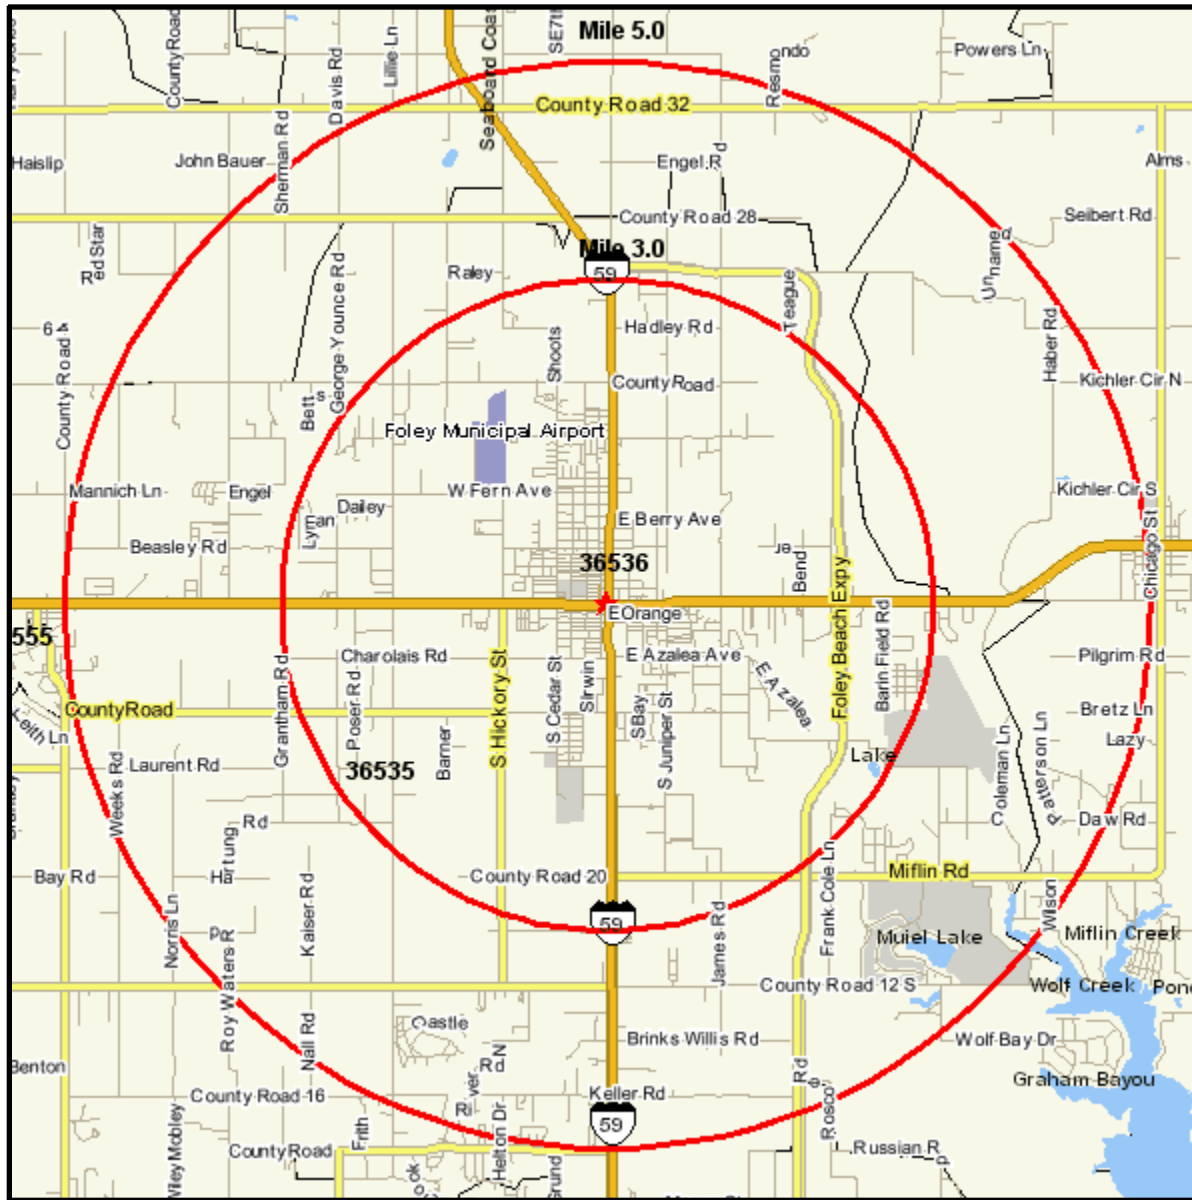

Area Map

Prepared For: South Baldwin Chamber of Commerce
 Project Code: 3625701

Order #: 967562916
 Site: 01

HWY 59 & HWY 98
 FOLEY, AL
 Coord: 30.406380, -87.683830
 Radius - See Appendix for Details

Area Map

Prepared For: South Baldwin Chamber of Commerce
Project Code: 3625701

Order #: 967562916
Site: 01

Appendix: Area Listing

Area Name:

Type: Radius 1

Radius Definition:

HWY 59 & HWY 98	Center Point:	30.406380	-87.683830
	Circle/Band:	0.00	- 3.00

Area Name:

Type: Radius 2

Radius Definition:

HWY 59 & HWY 98	Center Point:	30.406380	-87.683830
	Circle/Band:	0.00	- 5.00